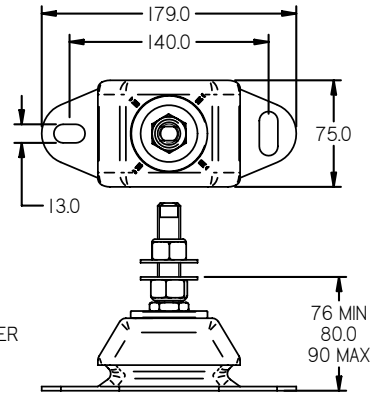

FLEXIBLE MOUNT DETAILS

VIEW FROM OTHER SIDE

REV	DESCRIPTION	DATE	APP'D	DRAWN	NOTES
01					

TITLE  
**BETA120 HEAT EXCHANGE  
PRM500 GEARBOX**

DIMENSIONS IN MM (INCH)  
DO NOT SCALE

MATL:

BETA MARINE LTD.  
DAVY WAY,  
WATERWELLS,  
QUEDGELEY,  
GLOUCESTER, GL2 2AD, UK

DRAWN BY:- TW  
CHECKED BY:- LT

SIZE A4  
SCALE NTS

DWG NO. 150-00958  
PAGE 1 of 1

REV 00  
DATE 16/03/2007