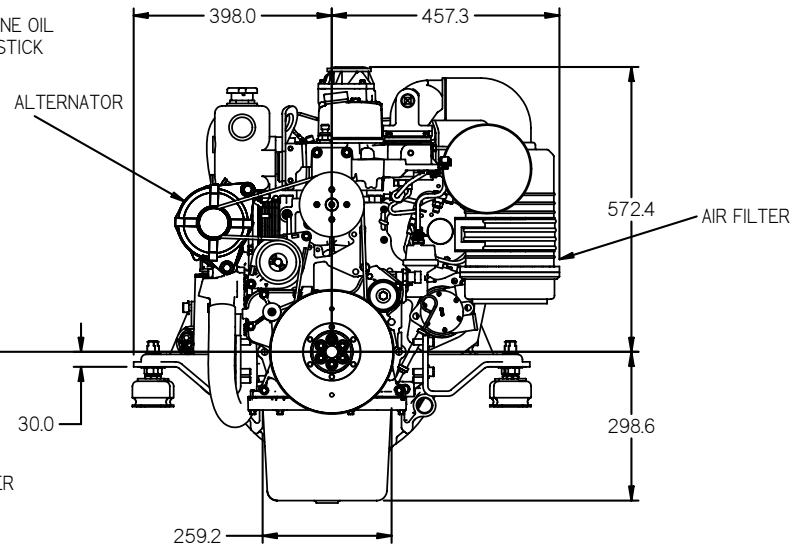

FLEXIBLE MOUNT DETAILS

VIEW FROM OTHER SIDE

REV	DESCRIPTION	DATE	APP'D	DRAWN	NOTES
01					

TITLE  
**BETA120 HEAT EXCHANGE  
PRM500 GEARBOX**

DIMENSIONS IN MM (INCH)  
DO NOT SCALE

MATL:

BETA MARINE LTD.  
DAVY WAY,  
WATERWELLS,  
QUEDGELEY,  
GLOUCESTER, GL2 2AD, UK

DRAWN BY:- TW  
CHECKED BY:- LT

SIZE A4  
SCALE NTS

DWG NO. 150-00958  
PAGE 1 of 1

REV 00  
DATE 16/03/2007