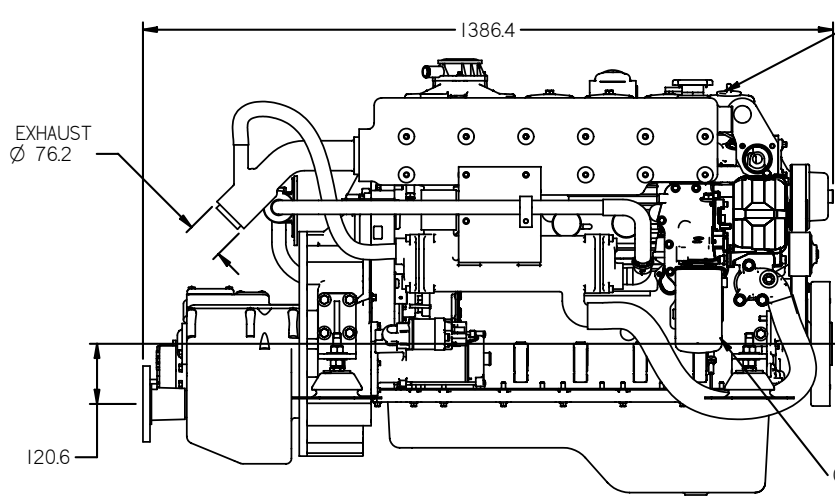

FLEXIBLE MOUNT DETAILS

VIEW FROM OTHER SIDE

REV	DESCRIPTION	DATE	APP'D	DRAWN	NOTES
01					

TITLE  
**BETA120 HEAT EXCHANGE  
PRM500 GEARBOX**

DIMENSIONS IN MM (INCH)  
DO NOT SCALE

MATL:

BETA MARINE LTD.  
DAVY WAY,  
WATERWELLS,  
QUEDGELEY,  
GLOUCESTER, GL2 2AD, UK

DRAWN BY:- TW  
CHECKED BY:- LT

SIZE A4  
SCALE NTS

DWG NO. 150-00958  
PAGE 1 of 1

REV 00  
DATE 16/03/2007