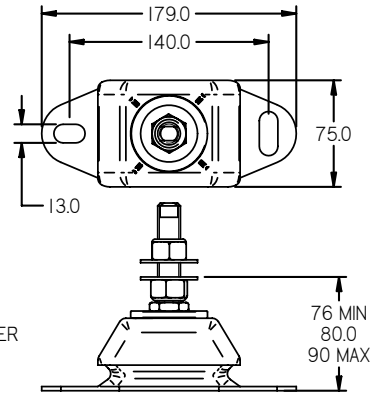

FLEXIBLE MOUNT DETAILS

VIEW FROM OTHER SIDE

REV	DESCRIPTION	DATE	APP'D	DRAWN	NOTES
01					

TITLE  
**BETA120 HEAT EXCHANGE  
PRM500 GEARBOX**

DIMENSIONS IN MM (INCH)  
DO NOT SCALE

**BETA MARINE**

BETA MARINE LTD.  
DAVY WAY,  
WATERWELLS,  
QUEDGELEY,  
GLOUCESTER, GL2 2AD, UK

DRAWN BY:- TW  
CHECKED BY:- LT

MATL:

SCALE NTS

DWG NO. **150-00958**

REV **00**

PAGE 1 of 1

DATE 16/03/2007