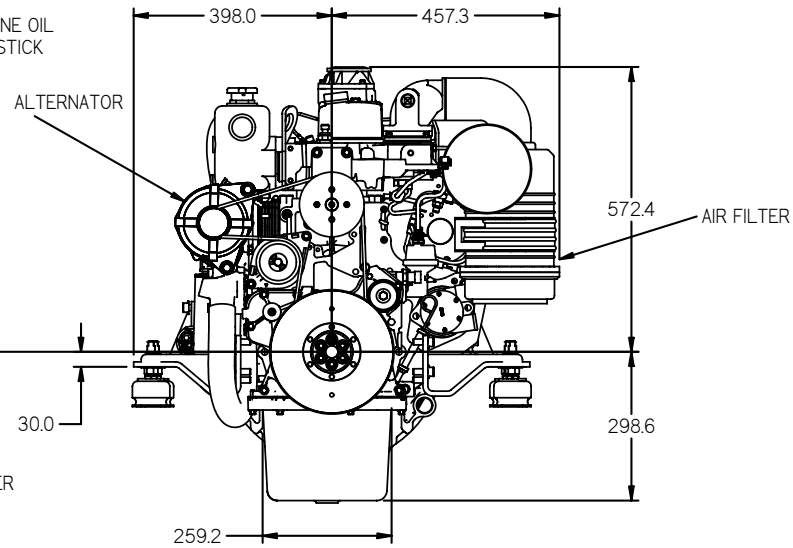

FLEXIBLE MOUNT DETAILS

VIEW FROM OTHER SIDE

REV	DESCRIPTION	DATE	APP'D	DRAWN	NOTES
01					

TITLE  
**BETA120 HEAT EXCHANGE  
PRM500 GEARBOX**

DIMENSIONS IN MM (INCH)  
DO NOT SCALE

**BETA MARINE**

BETA MARINE LTD.  
DAVY WAY,  
WATERWELLS,  
QUEDGELEY,  
GLOUCESTER, GL2 2AD, UK

DRAWN BY:- TW  
CHECKED BY:- LT

MATL:

SCALE NTS

DWG NO. **150-00958**

REV **00**

PAGE 1 of 1

DATE 16/03/2007