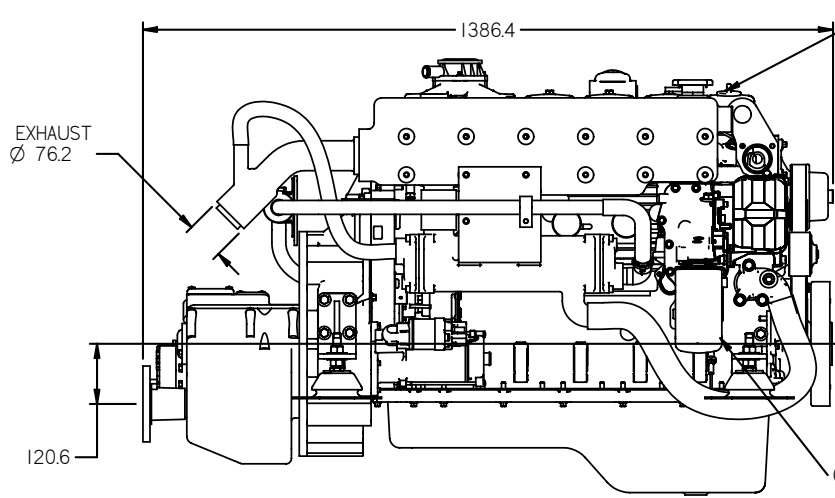

FLEXIBLE MOUNT DETAILS

VIEW FROM OTHER SIDE

REV	DESCRIPTION	DATE	APP'D	DRAWN	NOTES
01					

TITLE  
**BETA120 HEAT EXCHANGE  
PRM500 GEARBOX**

DIMENSIONS IN MM (INCH)  
DO NOT SCALE

**BETA MARINE**

BETA MARINE LTD.  
DAVY WAY,  
WATERWELLS,  
QUEDGELEY,  
GLOUCESTER, GL2 2AD, UK

DRAWN BY:- TW  
CHECKED BY:- LT

MATL:

SCALE NTS

DWG NO. **150-00958**

REV **00**

PAGE 1 of 1

DATE 16/03/2007