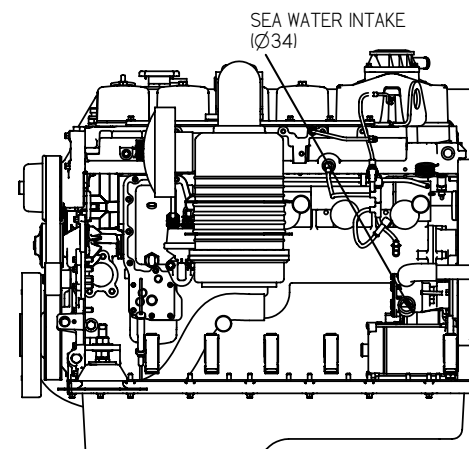

FLEXIBLE MOUNT DETAILS

VIEW FROM OTHER SIDE

REV	DESCRIPTION	DATE	APP'D	DRAWN	NOTES
01					

TITLE  
**BETA120 HEAT EXCHANGE  
PRM500 GEARBOX**

DIMENSIONS IN MM (INCH)  
DO NOT SCALE

MATL:

BETA MARINE LTD.  
DAVY WAY,  
WATERWELLS,  
QUEDGELEY,  
GLOUCESTER, GL2 2AD, UK

DRAWN BY:- TW  
CHECKED BY:- LT

SIZE A4  
SCALE NTS

DWG NO. 150-00958  
PAGE 1 of 1

REV 00  
DATE 16/03/2007