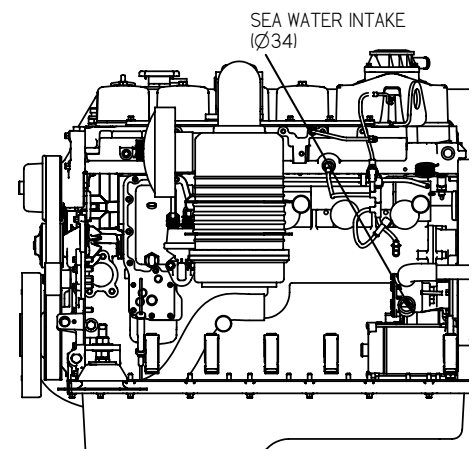

FLEXIBLE MOUNT DETAILS

VIEW FROM OTHER SIDE

REV	DESCRIPTION	DATE	APP'D	DRAWN	NOTES
01					

TITLE  
**BETA120 HEAT EXCHANGE  
PRM500 GEARBOX**

DIMENSIONS IN MM (INCH)  
DO NOT SCALE

**BETA MARINE**

BETA MARINE LTD.  
DAVY WAY,  
WATERWELLS,  
QUEDGELEY,  
GLOUCESTER, GL2 2AD, UK

DRAWN BY:- TW  
CHECKED BY:- LT

MATL:

SCALE NTS

DWG NO. **150-00958**

REV **00**

PAGE 1 of 1

DATE 16/03/2007