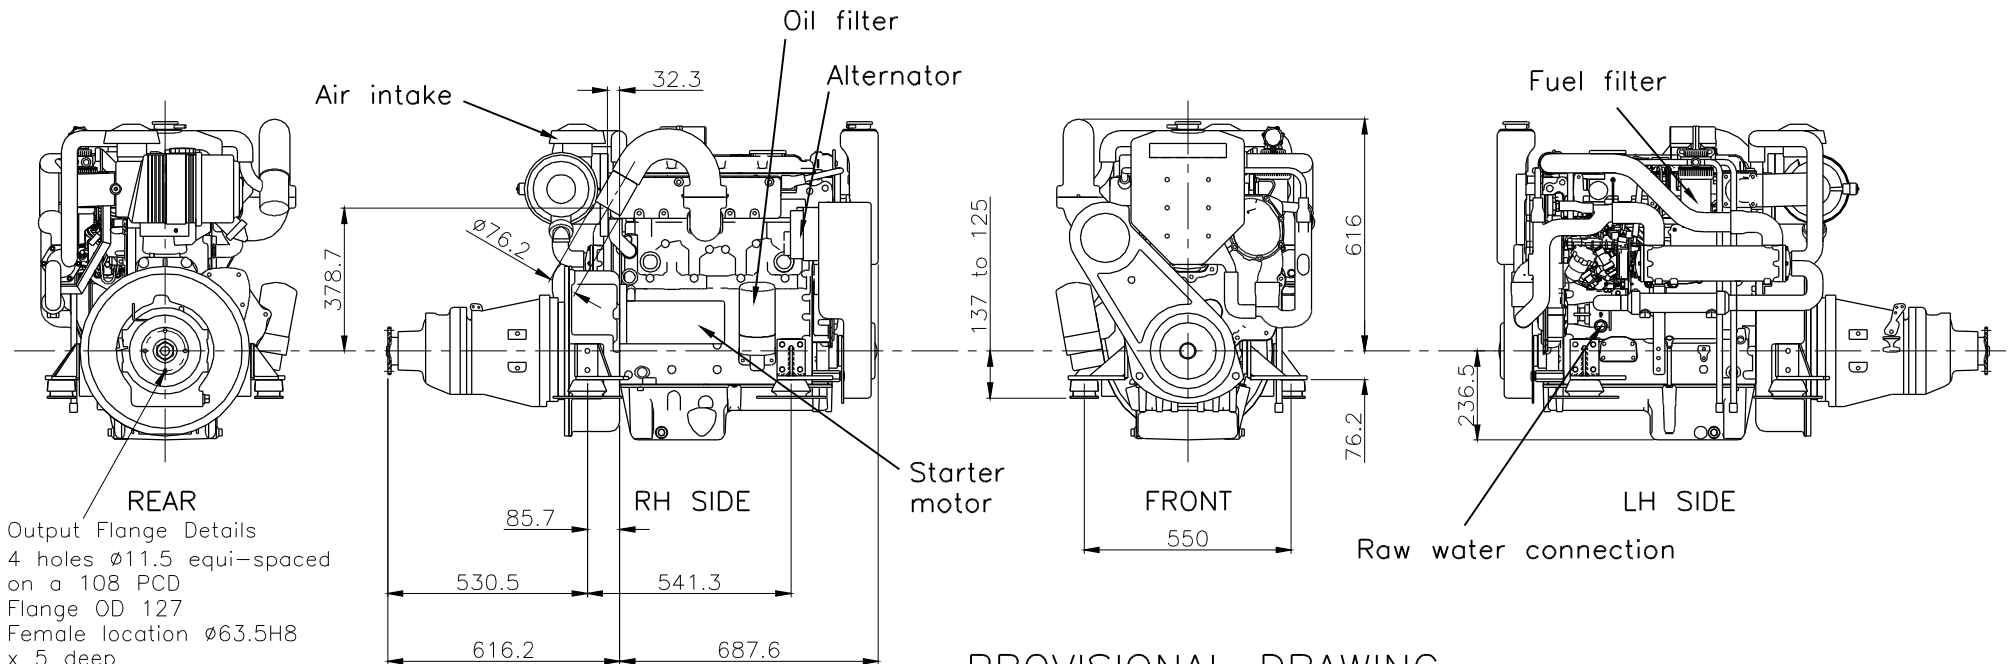

Perkins Sabre M92B Marine Diesel Engine
 shown with Borg Warner 72CR gearbox with reduction ratios
 up to and including 2.10:1 (550mm transverse mounting centres)

SABRE ENGINES LTD
 Wimborne, Dorset, England.
 Tel. +44(0)1202 893720
 Fax. +44(0)1202 851700
 E-mail. Post@Sabre-engines.co.uk
 www.Perkins-Sabre.com