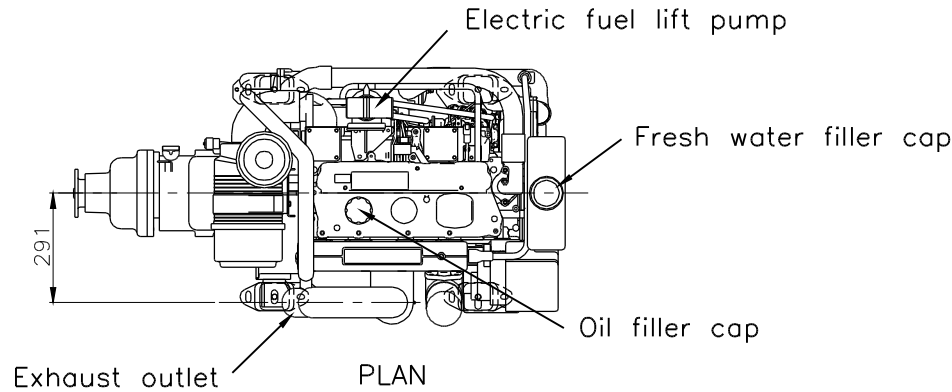

Perkins Sabre M92B Marine Diesel Engine
 shown with Borg Warner 72CR gearbox with reduction ratios
 up to and including 2.10:1 (550mm transverse mounting centres)

SABRE ENGINES LTD
 Wimborne, Dorset, England.
 Tel. +44(0)1202 893720
 Fax. +44(0)1202 851700
 E-mail. Post@Sabre-engines.co.uk
 www.Perkins-Sabre.com