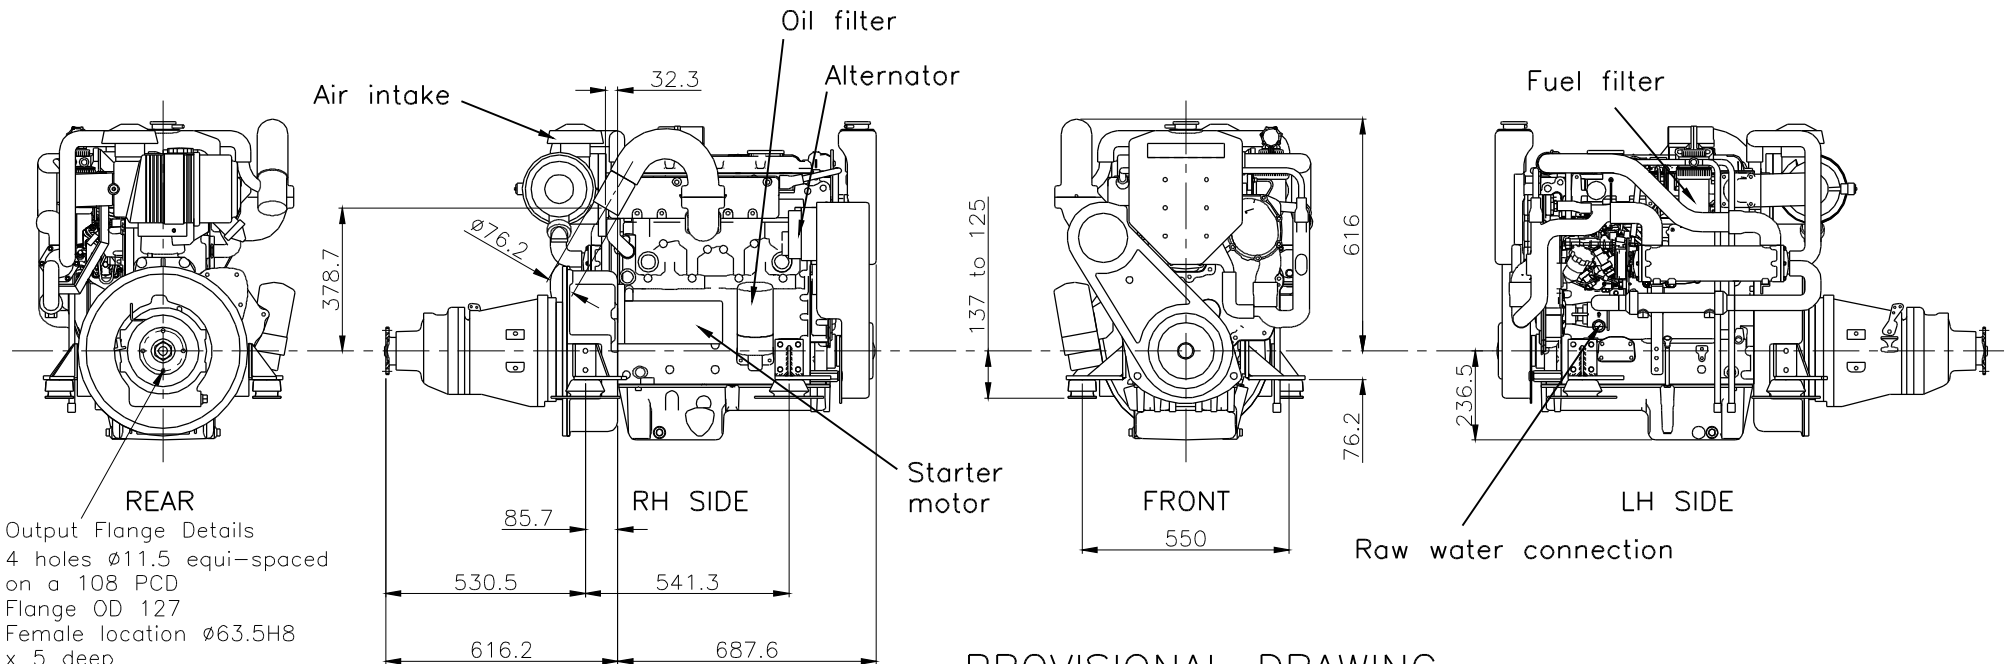

Perkins Sabre M92B Marine Diesel Engine
 shown with Borg Warner 72CR gearbox with reduction ratios
 up to and including 2.10:1 (550mm transverse mounting centres)

SABRE ENGINES LTD
 Wimborne, Dorset, England.
 Tel. +44(0)1202 893720
 Fax. +44(0)1202 851700
 E-mail. Post@Sabre-engines.co.uk
 www.Perkins-Sabre.com

PROVISIONAL DRAWING

Doc No. 7354-1-04