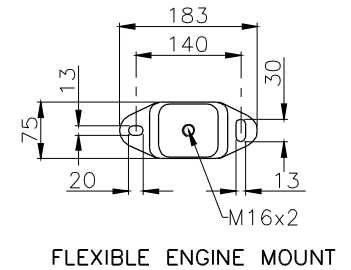

Perkins Sabre M92B Marine Diesel Engine
 shown with Borg Warner 72CR gearbox with reduction ratios
 up to and including 2.10:1 (550mm transverse mounting centres)

SABRE ENGINES LTD
 Wimborne, Dorset, England.
 Tel. +44(0)1202 893720
 Fax. +44(0)1202 851700
 E-mail. Post@Sabre-engines.co.uk
 www.Perkins-Sabre.com