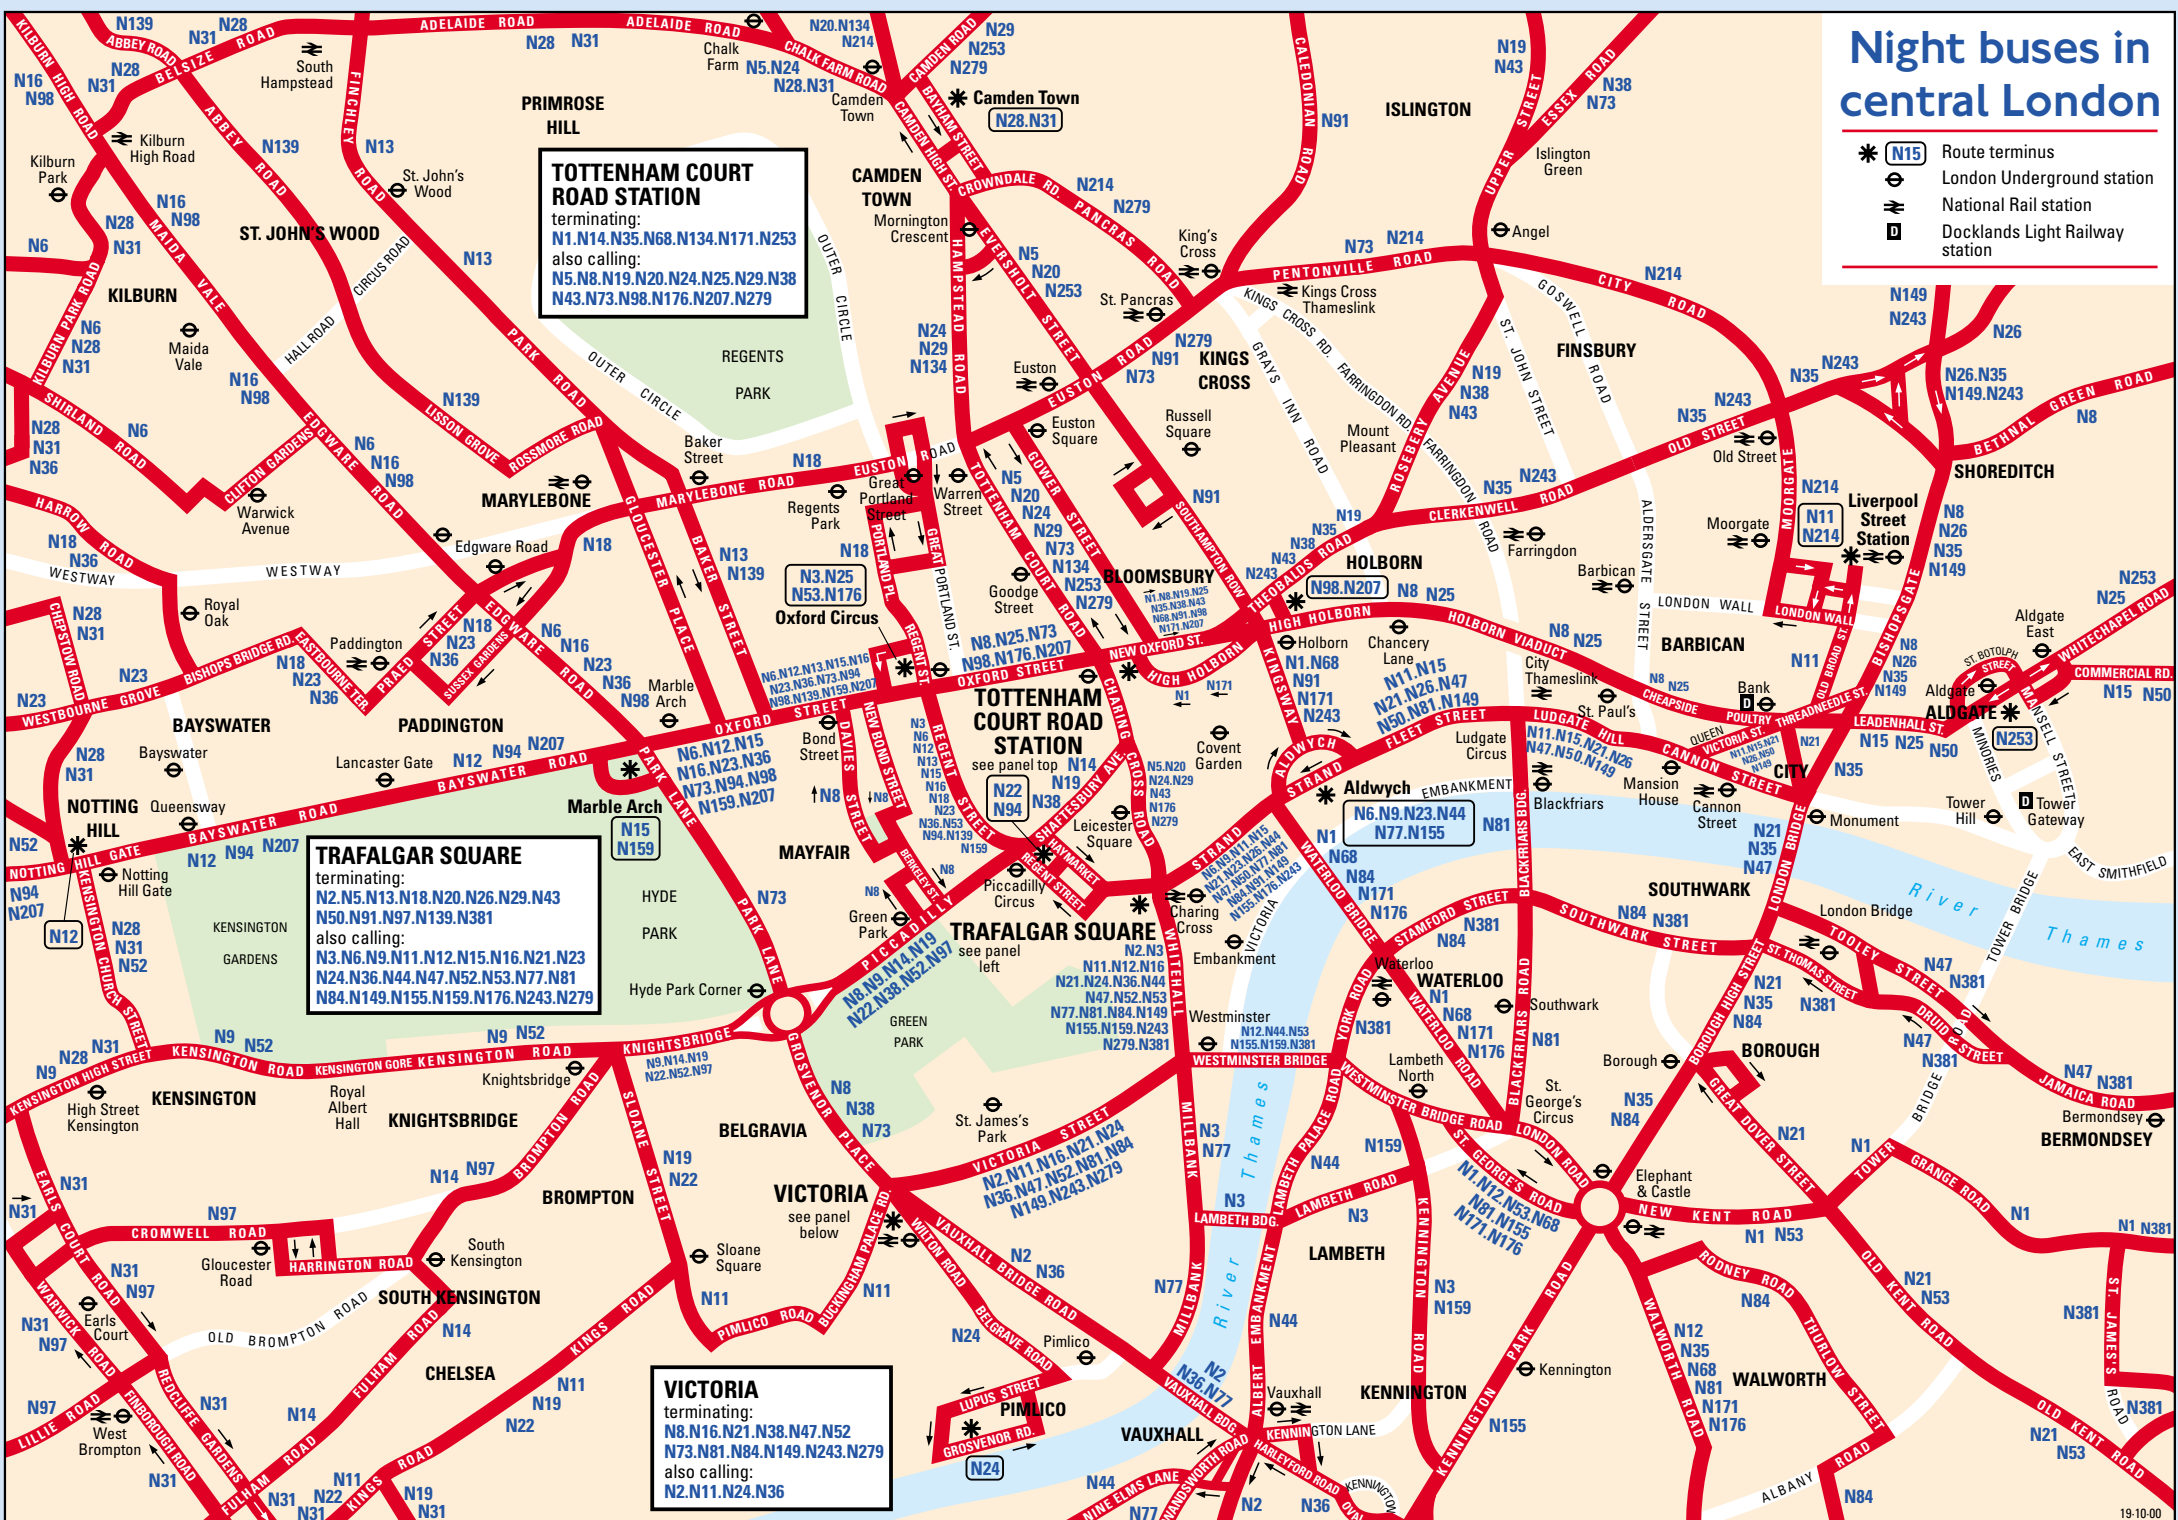

Night buses in central London

- * (N15) Route terminus
- ⊕ London Underground station
- ⊕ National Rail station
- ⊕ Docklands Light Railway station

TOTTENHAM COURT ROAD STATION
 terminating:
 N1.N14.N35.N68.N134.N171.N253
 also calling:
 N5.N8.N19.N20.N24.N25.N29.N38
 N43.N73.N98.N176.N207.N279

TRAFALGAR SQUARE
 terminating:
 N2.N5.N13.N18.N20.N26.N29.N43
 N50.N91.N97.N139.N381
 also calling:
 N3.N6.N9.N11.N12.N15.N16.N21.N23
 N24.N36.N44.N47.N52.N53.N77.N81
 N84.N149.N155.N159.N176.N243.N279

VICTORIA
 terminating:
 N8.N16.N21.N38.N47.N52
 N73.N81.N84.N149.N243.N279
 also calling:
 N2.N11.N24.N36